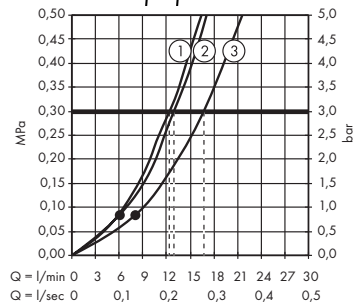

Croma Select S Multi 26800400
Croma Select E Multi 26810400